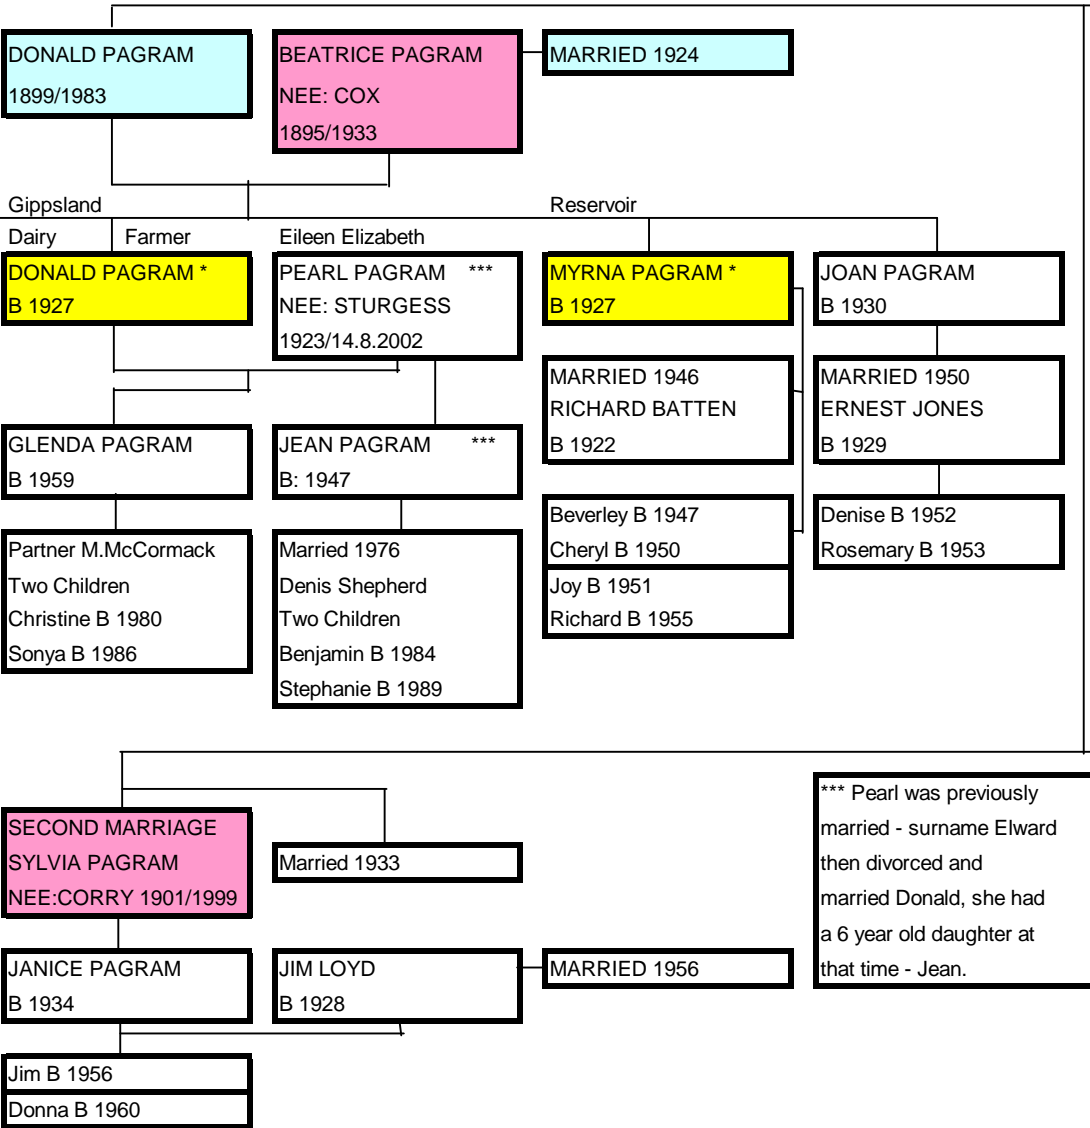

**PAGRAMS IN AUSTRALIA**

**CHART 6**

Served in RAAF in World War 2

REFER CHART 2

\* TWINS

\*\*\* Pearl was previously married - surname Elward then divorced and married Donald, she had a 6 year old daughter at that time - Jean.